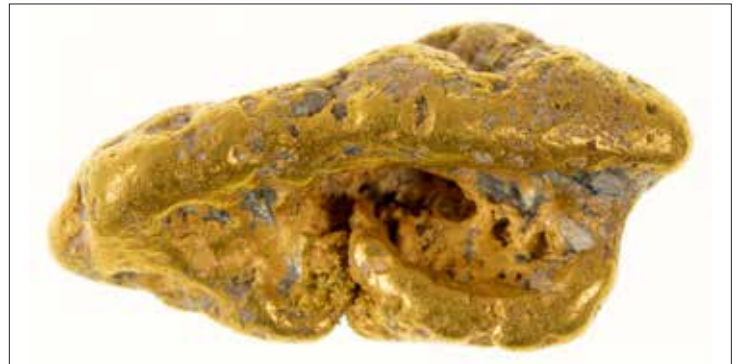

Lot # 1007 Arizona, Pima **Southeast Pima County, Arizona Placer Gold** 0.88 troy ounces. Largest nugget measures 2.0 cm. **Est. \$1,200 ~ \$1,600** HWAC# 42610

GOLD

Lot # 1008 Arizona, Stanton **Gold Nuggets from the Bradshaw Mountains (Arizona)** 11 small specimens from these mountains east of Stanton, Arizona. 0.15 ounces. **Est. \$225 ~ \$300** HWAC# 42622

Lot # 1009 Arizona, Vulture City **Gold Nugget from the Rare Locale of the Vulture Mine** 0.46 troy ounces. 1.0 x 3.3 x 2.7 cm. Excellent example of crystalline form placer gold. The Vulture Mine is a gold mine and abandoned settlement nestled into the breathtaking landscape of the Sonoran Desert in Arizona. **Est. \$700 ~ \$1,000** HWAC# 42607

Lot # 1010 Arizona, Weaverville **1.04 toy ounce Gold Specimen from Rich Hill (Arizona)** 0.7 x 3.2 x 2.5 cm. It's a beaut! **Est. \$1,500 ~ \$1,900** HWAC# 42605

Lot # 1011 Arizona, Weaverville **Another Rich Hill Gold Nugget (Arizona)** 0.63 troy ounces. 0.8 x 2.5 x 2.0 cm. Small amount of quartz is visible. **Est. \$900 ~ \$1,300** HWAC# 41772

Lot # 1012 Arizona, Weaverville **Large, Flat Rich Hill Nugget (Arizona)** 1.62 troy ounces. 1.0 x 3.5 x 2.8 cm. Roughly 85% gold. **Est. \$2,000 ~ \$3,000** HWAC# 41771

Lot # 1013 Arizona, Weaverville **Rich Hill Gold Speciman (Arizona)** Weaverville, Yavapai County, sprang to life when gold was discovered on Rich Hill. This magnificent nugget weighs 0.70 troy ounces. 0.8 x 3.0 x 1.4 cm. **Est. \$1,000 ~ \$1,400** HWAC# 42606