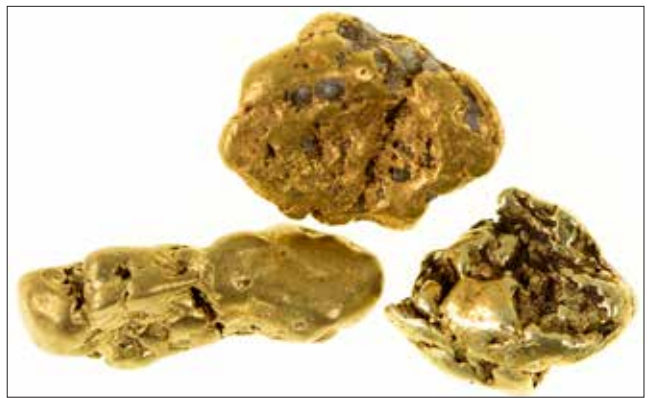

Lot # 1000 Alaska, Nome **Alaskan Gold Leaf and Flat Nuggets** 0.53 troy ounces. Longest specimen is 1.7 cm long. Widest specimen is 1.1 cm wide. **Est. \$800 ~ \$1,100** HWAC# 42629

Lot # 1004 Alaska, Nome **Three Nome, Alaska Gold Nuggets** Combined weight is 0.68 troy ounces. One piece is 2.1 cm long. Height on all three is about 1.6 or 1.7 cm. **Est. \$1,000 ~ \$1,400** HWAC# 41761

Lot # 1009 Arizona, Vulture City **Gold Nugget from the Rare Locale of the Vulture Mine** 0.46 troy ounces. 1.0 x 3.3 x 2.7 cm. Excellent example of crystalline form placer gold. The Vulture Mine is a gold mine and abandoned settlement nestled into the breathtaking landscape of the Sonoran Desert in Arizona. **Est. \$700 ~ \$1,000** HWAC# 42607