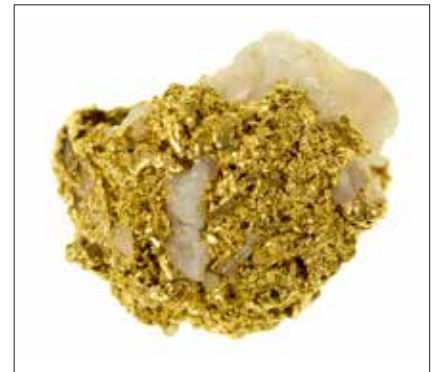

Lot # 1050 California, Sierra County **Wonderful 16:1 Mine Gold-in-Quartz Specimen** Nice Crystalline specimen. 0.21 troy ounces. Roughly 65% gold by weight. **Est. $200 ~ $300** HWAC# 41763